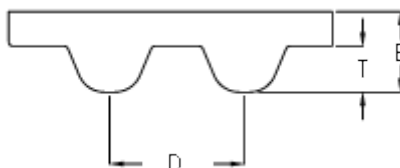

Data Sheet

Article number: 602932750413

Description: Gates timing belt POWERGRIP®
GTX 1728 8MX 40

Measures

D (Pitch)	= 8
Height B mm	= 5.6
Height T mm	= 3.4
Length	= 1728
Number of teeth	= 216
Type	= 1728 8MX 40
Width	= 40